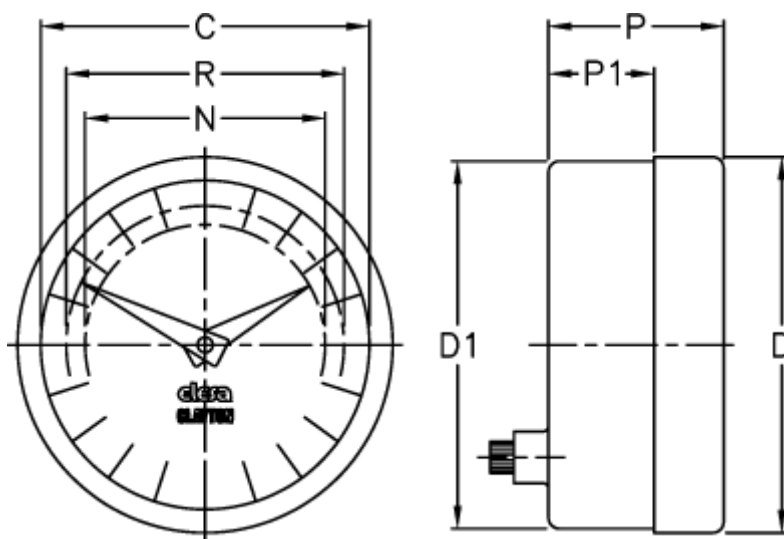

Article number: 2307075102

Description: E+G Positive drive indicator  
PA12-0060-S

## Measures

C = 60  
D = 68.5  
d1 = 67.0  
N = 44  
P = 32  
P1 = 25  
R = 51